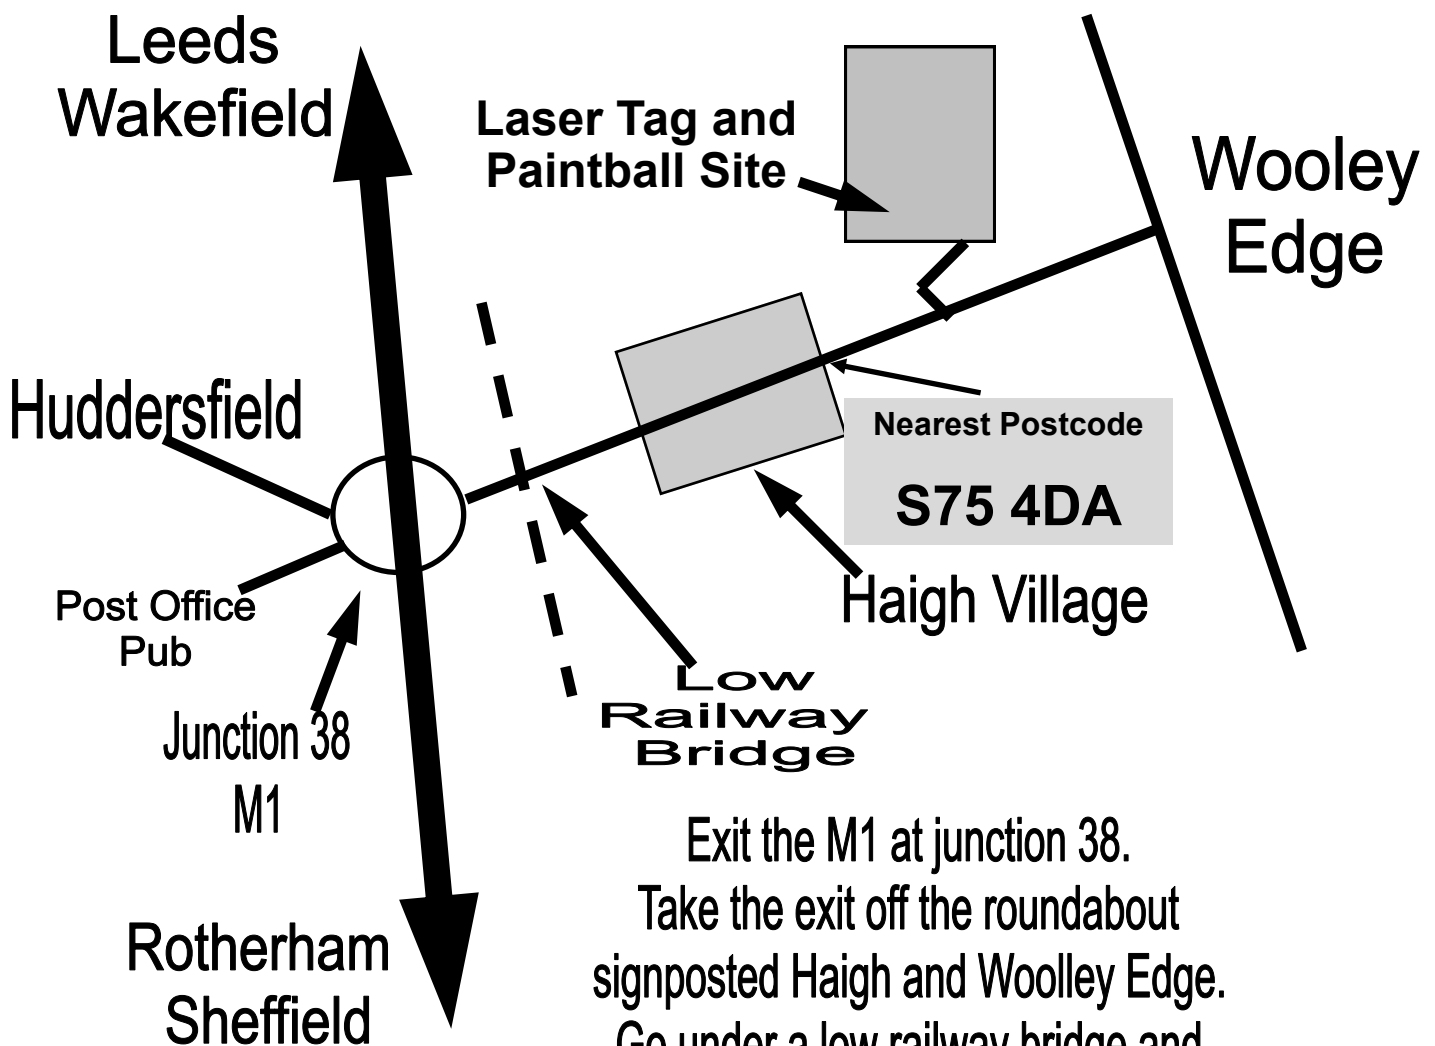

Directions to Powerplay Paintball and Operation Laser Tag Wakefield venue

Exit the M1 at junction 38.
Take the exit off the roundabout
signposted Haigh and Woolley Edge.
Go under a low railway bridge and
through Haigh village. (Watch your speed)
The entrance to the paintball site is on the
left hand side approx. 250mts after Haigh village