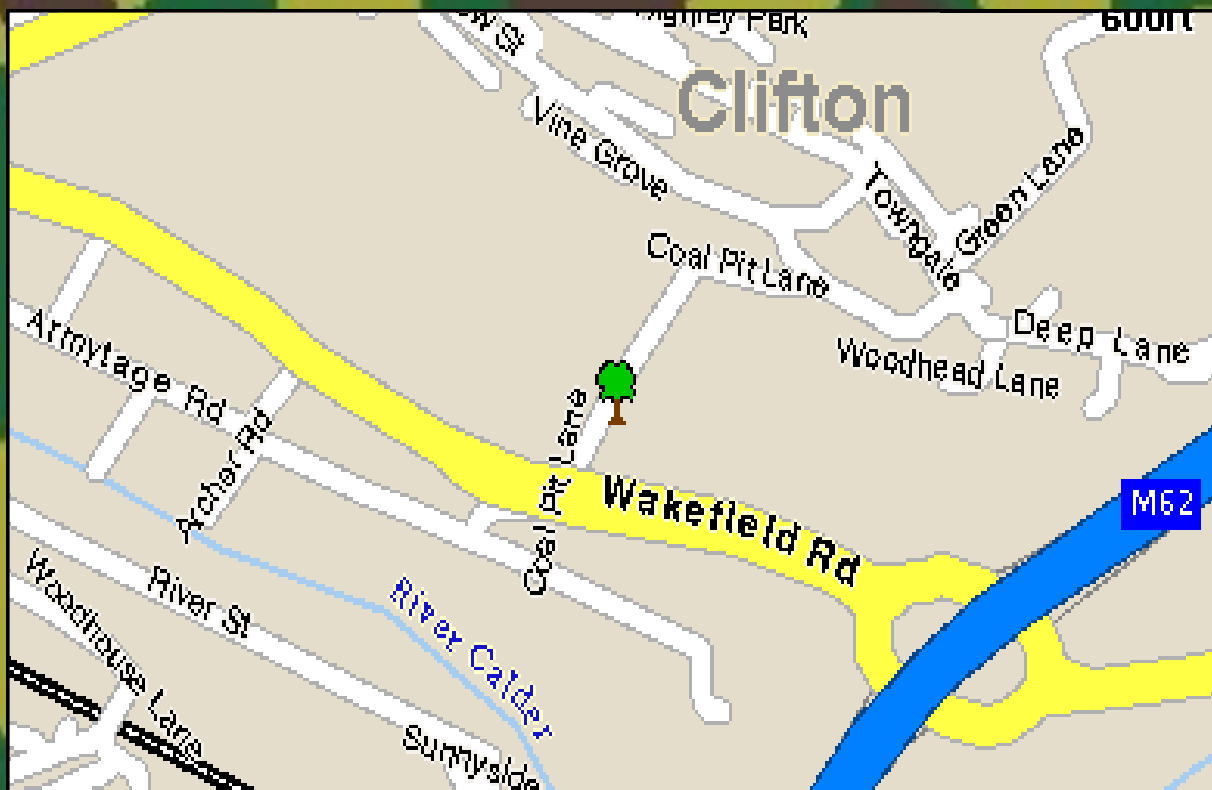

OPERATION LASER TAG

URGENT MESSAGE

Message for:

Message from:

You are invited to join an elite squad on a top secret mission at Operation Laser Tag

The venue for the mission will be
Powerplay - Brighthouse

LOCK
AND
LOAD

LOCK
AND
LOAD

OPERATION LASER TAG

Venue map and directions

Powerplay - Brighouse

Leave the M62 at junction 25.
(This is the junction near Harsthead moor services)
Take the Brighouse exit off the roundabout and then head along Wakefield road (A644) after 200mts turn right up Coal Pit lane.
The entrance to the site is on the right hand side almost opposite the rear entrance of the Holiday Inn Hotel
Nearest Postcode is HD6 4HW (Beware some satnavs will take you past the site towards Clifton)